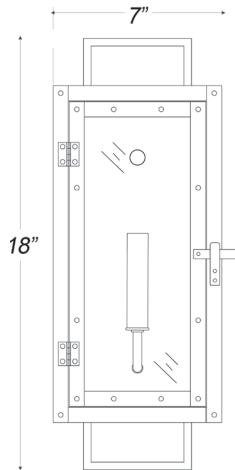

# 1010CP

## SPENCER 1-LIGHT WALL LANTERN

Front View

Side View

**Description:** Spencer 1-light wall lantern

**Finish:** Copper patina

**Dimensions:** 7" W x 18" H x 5" ext.  
Height on center: 3"

**Bulbs:** 1-60w Cand.

**Certification:** cETL / wet location

**Material:** Copper

**Glass:** Clear

**Back Plate Dimensions:** 7" x 14"

**Chain/Wire:** NA

**Additional Finishes:** NA